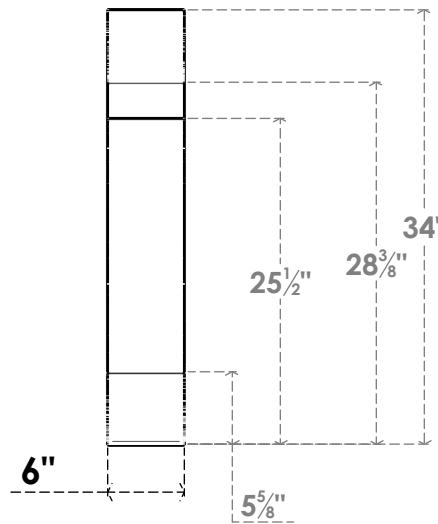

ITEM NUMBER: BRCPC060X22000X34000OLY

6"W X 22"D X 34"H OLYMPIC ARCHITECTURAL GRADE PVC CLOSED KNEE BRACE

SIDE PROFILE

FRONT PROFILE

ISOMETRIC

EKENA MILLWORK
2300 WEST MAIN ST.
CLARKSVILLE, TX 75426
TOLL FREE: 866-607-0453
WWW.EKENAMILLWORK.COM

NOTES

1. INSTALLATION TO BE COMPLETED IN ACCORDANCE WITH MANUFACTURER'S SPECIFICATIONS.
2. DRAWING MAY NOT BE TO SCALE
3. THIS DRAWING IS INTENDED FOR DESIGN AND PLANNING PURPOSES ONLY.
4. ALL INFORMATION CONTAINED HEREIN WAS CURRENT AT THE TIME OF DEVELOPMENT BUT MUST BE REVIEWED AND APPROVED BY THE PRODUCT MANUFACTURER TO BE CONSIDERED ACCURATE.
5. ARCHITECTURAL GRADE PVC PRODUCTS ARE MADE FROM EXPANDED CELLULAR PVC AND COME NATURALLY WHITE BUT MAY BE PAINTED