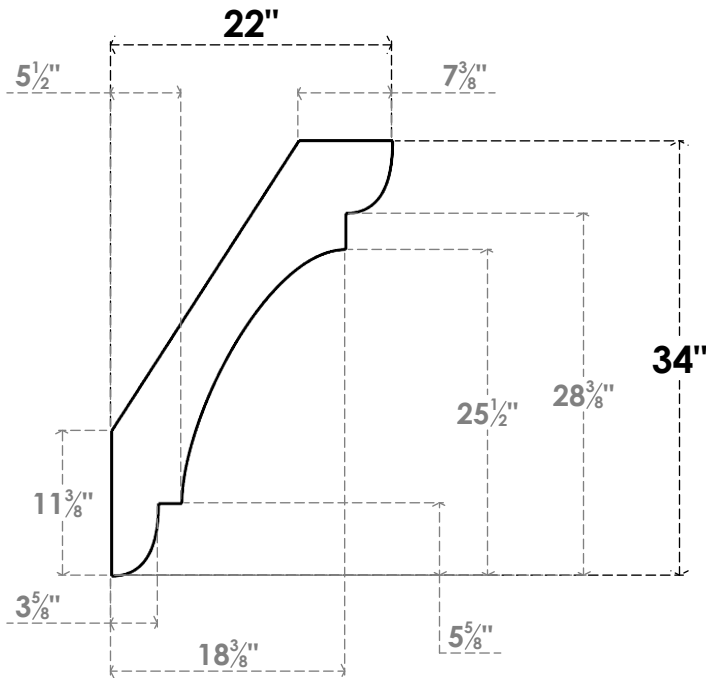

ITEM NUMBER: BRCPC060X22000X34000OLY

6"W X 22"D X 34"H OLYMPIC ARCHITECTURAL GRADE PVC CLOSED KNEE BRACE

SIDE PROFILE

FRONT PROFILE

ISOMETRIC

EKENA MILLWORK
2300 WEST MAIN ST.
CLARKSVILLE, TX 75426
TOLL FREE: 866-607-0453
WWW.EKENAMILLWORK.COM